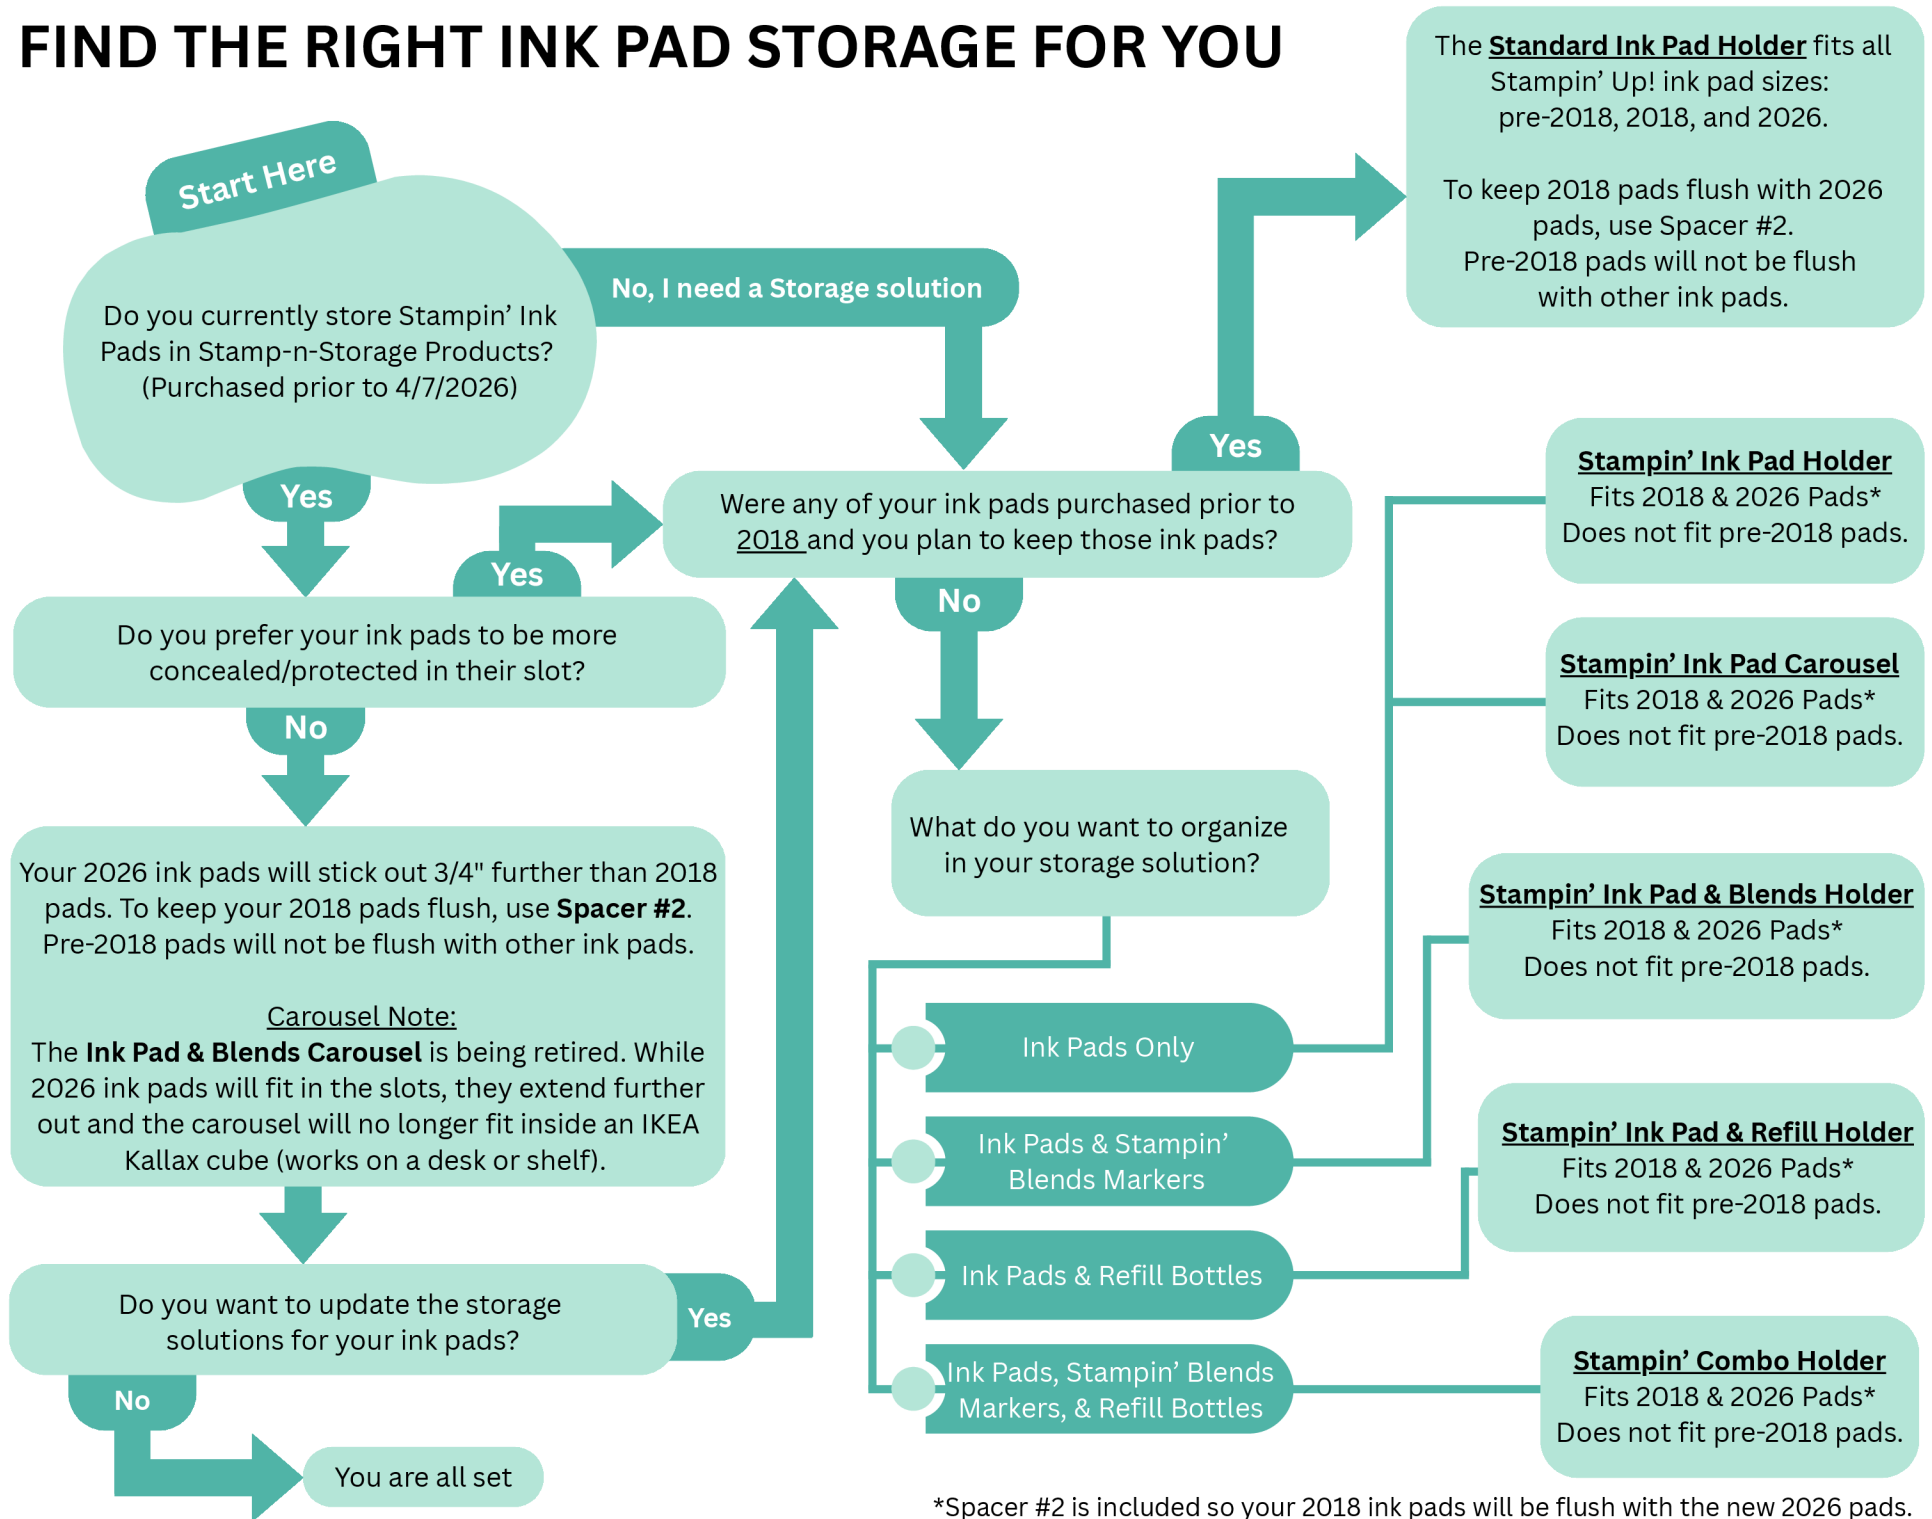

HOW TO USE THIS GUIDE

On the next pages, you'll find:

- A simple path to help you find the right ink pad storage for you
- A quick reference chart of retiring and current ink pad storage

Just start at the top and follow what applies to you.

OUR GOAL

To help you quickly understand what works, what's changing, and what (if anything) you need, so you can get back to creating.

Stamp-n-Storage products are not affiliated with nor endorsed by Stampin' Up! Inc.

SU! Ink Pad Designs

FIND THE RIGHT INK PAD STORAGE FOR YOU

*Spacer #2 is included so your 2018 ink pads will be flush with the new 2026 pads.

INK PAD STORAGE UPDATES

SU! Ink Pad Designs

| Retiring Storage Products | Pre-2018 | 2018 | 2026 | Stampin' Write | Stampin' Blends | Refill Bottle |
|------------------------------------|----------|-----------|------|----------------|-----------------|---------------|
| Ink Pad & Refill Holder | Yes | w/Spacer* | Yes | No | No | Yes |
| Combo Holder | Yes | w/Spacer* | Yes | Yes | No | Yes |
| Super Combo Holder | Yes | w/Spacer* | Yes | Yes | Yes | Yes |
| Stampin' Ink pad Holder | No | Yes** | Yes | No | No | No |
| Stampin' Ink Pad & Blends Holder | No | Yes** | Yes | No | Yes | No |
| Stampin' Ink Pad Carousel | No | Yes** | Yes | No | No | No |
| Stampin' Ink Pad & Blends Carousel | No | Yes** | Yes | Yes | Yes | No |

*Stampin' Spacer #1 for ease of use or to match pre-2018 Ink Pads (included with purchase).

**Stampin' Spacer #2 ensures 2018 ink pads are flush with 2026 pads (purchase required).

***Stampin' Spacer #2 ensures 2018 ink pads are flush with 2026 pads (included with purchase).